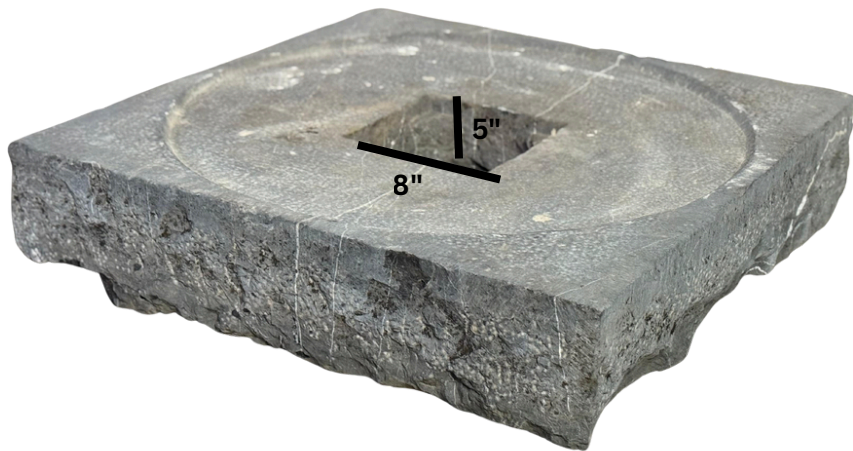

Belgian Antique Petit Granite Bluestone Slab

SPECIFICATION

BELGIAN ANTIQUE PETIT GRANITE BLUESTONE
SLAB
SKU Number BC101-09.L

Width 29 1/2" (8")
Depth 29 1/2" (8")
Height 6 3/4" (5")